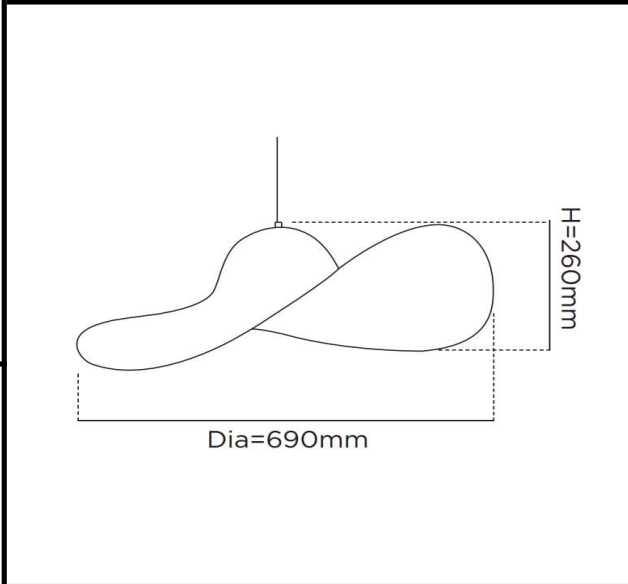

Sovitron Interior Pvt.Ltd.

<b>Model Name</b>	DJ006 Acoustic Light /DL-DJ006-15
<b>Description</b>	Acoustic Light

Technical description	Image
-----------------------	-------

<b>Dimension</b>	Dia=690mm H=260mm
<b>Frame</b>	Acoustic
<b>Color Tempertaure</b>	5700K
<b>Power</b>	15W
<b>Total Luminous Flux</b>	1050 lm
<b>Efficacy</b>	70 lm/W
<b>IP rating</b>	20
<b>Color Rendering</b>	≥80
<b>Mounting</b>	Pendant
<b>Optics</b>	LED
<b>Dimming</b>	NON-Dimmable
<b>Operating Voltage</b>	220-240 VAC
<b>Standard Lifetime</b>	L70 minimum at 50,000 burning hours

**Dimension diagram**

**Remarks:-**

**Address: Plot #7 Saroorpur-Nangla Industrial Area,Ballabgarh-Sohna Road,Faridabad-121005**  
**Email: info@sovitron.com**